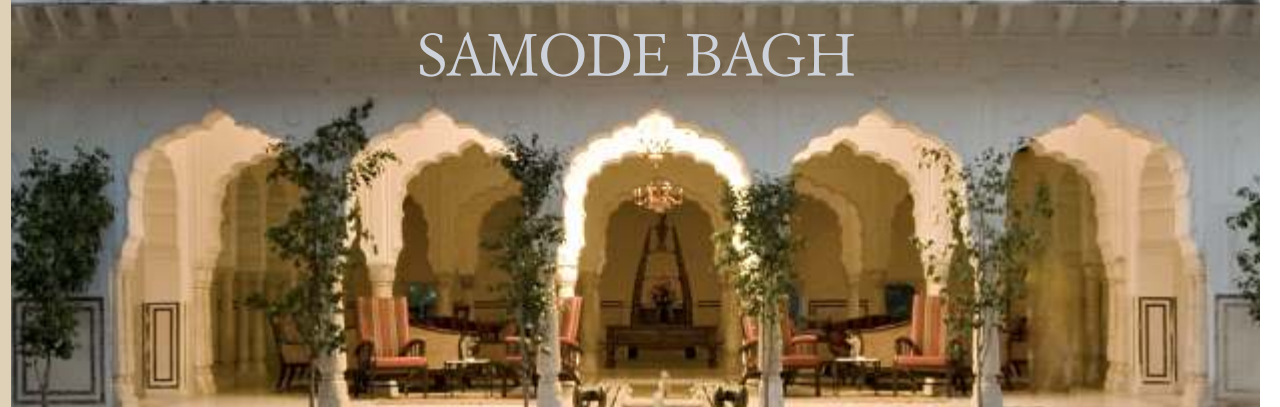

SAMODE BAGH

Central Reservations: Samode House, Gangapole, Jaipur - 302002, Rajasthan, India.
Telephone: +91-141-2632407, 2632370, 2631068
Facisimile: +91-141-2631397, E-mail: reservations@samode.com
UK representative: Mahout Ltd., E-mail: info@mahoutuk.com
Website: www.samode.com